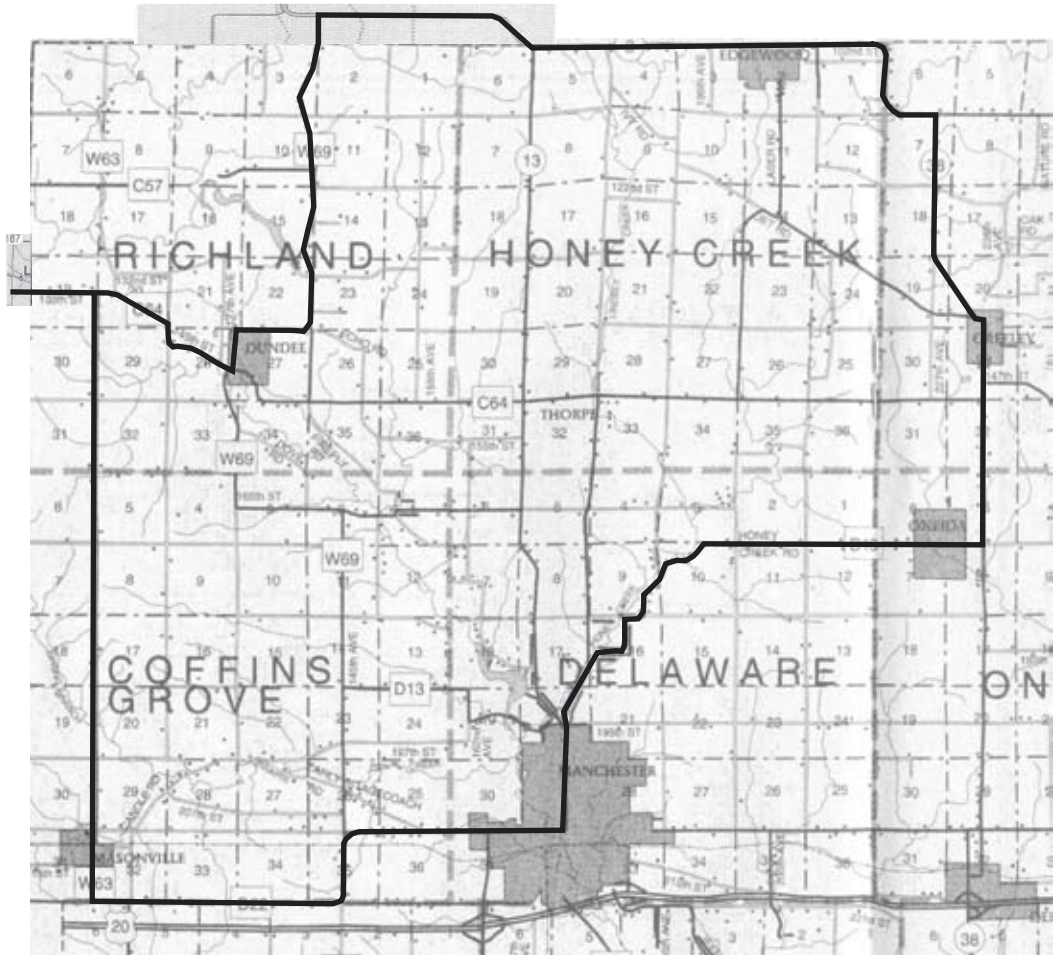

2009 CRUISE ROUTE

BROADCAST
LIVE ON
KMCH 94.7

**FOLLOW
ORANGE
CRUISE
ARROW
SIGNS**

LEAVE E-Z PICKIN'S AND TAKE A RIGHT ONTO 220TH STREET. THIS BECOMES SOUTH 5TH STREET. TAKE A RIGHT ONTO WEST MARION STREET AND THEN TAKE A LEFT ONTO SOUTH FRANKLIN. FOLLOW FRANKLIN STREET THROUGH TOWN. AT THE EDGE OF TOWN, MERGE RIGHT ONTO HONEY CREEK ROAD. STAY ON HONEY CREEK AND THIS WILL BECOME 170TH STREET. FOLLOW 170TH STREET UNTIL YOU HIT HIGHWAY 38. AT 38 TAKE A LEFT. FOLLOW 38 THROUGH GREELEY UNTIL YOU COME TO HIGHWAY 3. TAKE A LEFT. FOLLOW HIGHWAY 3 THROUGH EDGEWOOD UNTIL HIGHWAY 13. TAKE A RIGHT ONTO HIGHWAY 13/3. FOLLOW THIS UNTIL YOU COME TO W69. TAKE A LEFT AND FOLLOW W69 THROUGH DUNDEE. AT THE EDGE OF DUNDEE TAKE A RIGHT ONTO C64. FOLLOW C64 UNTIL LAMONT. TAKE A RIGHT INTO LAMONT ON MONROE. GO TO PINE AND TAKE A LEFT. TAKE A LEFT ONTO HIGHWAY 187 AND ANOTHER LEFT AT C64. STAY ON C64 UNTIL 110TH AVENUE, TAKE A RIGHT. STAY ON 110TH AVENUE THROUGH MASONVILLE UNTIL YOU COME TO 220TH STREET. TAKE ANOTHER LEFT. FOLLOW 220TH STREET BACK INTO MANCHESTER. STAY AND ENJOY THE BAND "POWERPLAY" DOWNTOWN OR ENJOY ONE OF OUR MANY RESTAURANTS.

**LAW ENFORCEMENT
WILL BE ISSUING TICKETS.**